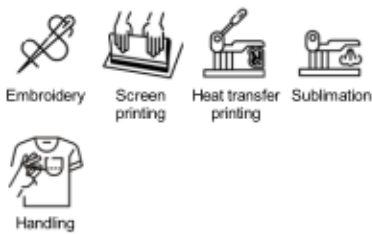

PRINTING TECHNIQUES AVAILABLE